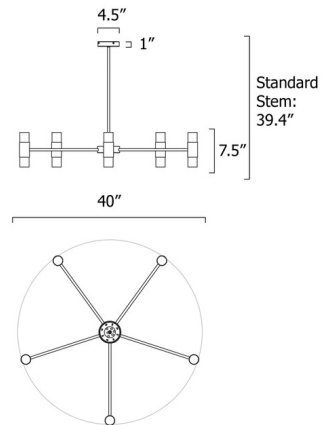

Description

The Roma Pendant brings sleek, seamless illumination to your interior space. Light diffuses both up and down through the unique veining Alabaster shades, casting warm shadows across your room. Note: Standard stem length is 39.4 inches and is field adjustable. Custom stem length is available upon request. Please specify overall drop length when ordering.

Specifications

COLOR	Honed Alabaster
BODY FINISH	Bronze
WATTAGE	45W
DIMMER	Low Voltage Electronic
DIMENSIONS	39.76"W x 7.48"H
INTEGRATED LED MODULE	5 x LED/9W/120V LED
COUNTRY OF ORIGIN	United Kingdom

Technical Information

PRODUCT DIMENSIONS	Downrod: 39.4"
LAMP COLOR	2700K

Shown in bronze / honed alabaster

CLICK TO VIEW PRODUCT

Notes: