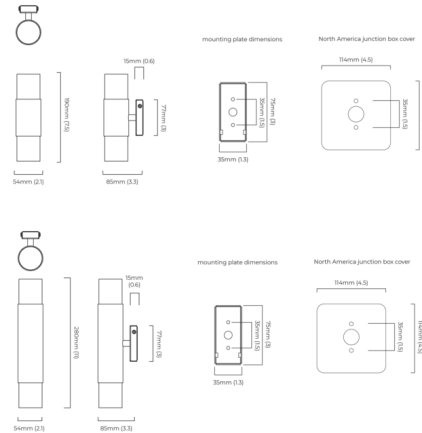

Lightology

lightology.com
866-954-4489
06-30-26

Project: _____
 Company: _____
 Location: _____ Fixture Type: _____
 SPEC #: **CTO1181265**
 Approved On: _____ Approved By: _____

Roma Wall Sconce By CTO Lighting

Description

The Roma Wall Sconce brings sleek, seamless illumination to your interior space. Light diffuses both up and down through the unique veining Alabaster shades, casting warm shadows across your room. Includes 4.5 inch square mounting plate.

Shown in satin brass / honed alabaster

Specifications

COLOR	Honed Alabaster
BODY FINISH	Satin Brass
WATTAGE	9W
DIMMER	Low Voltage Electronic
DIMENSIONS	2.12"W x 7.48"H x 3.34"D
INTEGRATED LED MODULE	1 x LED/9W/120V LED
COUNTRY OF ORIGIN	United Kingdom

Technical Information

PRODUCT DIMENSIONS	Backplate: 4.5"W x 4.5"H
LAMP COLOR	2700K

CLICK TO VIEW PRODUCT

Notes: