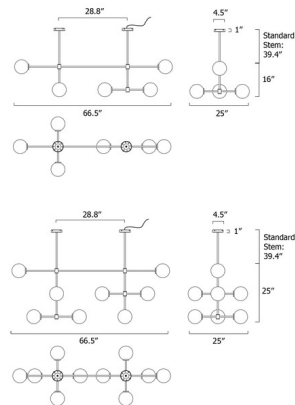

Description

The Trevi Multi Pendant is inspired by the famous fountain at the Piazza di Trevi. The arms of the pendant provide a perfectly balanced composition for the globe shaped diffusers, casting warm, soft light across the room. Note: Standard stem length is 39.4 inches and is field adjustable.

Shown in bronze / matte opal

Specifications

COLOR Matte Opal
 BODY FINISH Bronze
 WATTAGE 150W
 DIMMER Standard 120V
 DIMENSIONS 66.5"L x 25"W x 16"H
 BULB NOT INCLUDED 6 x B10/Candelabra (E12)/25W/120V LED
 OTHER BULB OPTIONS 6 x B10/Candelabra (E12)/120V LED
 COUNTRY OF ORIGIN United Kingdom

Technical Information

PRODUCT DIMENSIONS Canopy: 4.6" diameter x 1"H
 LAMP COLOR 2700K

CLICK TO VIEW PRODUCT

Notes: