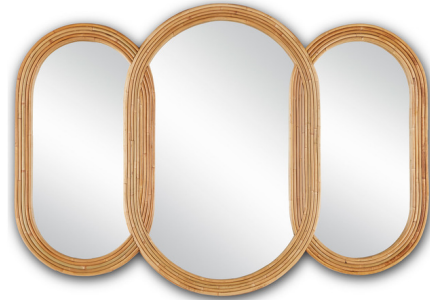

Lightology

lightology.com
866-954-4489
04-24-26

Project: _____

Company: _____

Location: _____ Fixture Type: _____

SPEC #: **CRC1181281**

Approved On: _____ Approved By: _____

Triboa Mirror

By Currey & Company

Description

The Triboa Mirror is handmade of arurog, the rounded shapes extremely difficult to achieve with such a strong material. The natural color variations of the reeds enliven the tan decorative mirror with patina. A finely designed detail is how the layers of the natural material thicken the frame around the mirrored glass. This treatment brings depth to the artisanal piece and illustrates the painstaking efforts our craftspeople put into our designs.

Shown in khaki / mirror

Specifications

COLOR	Mirror
BODY FINISH	Khaki
WATTAGE	N/A
DIMMER	N/A
DIMENSIONS	50.25"W x 36"H x 2"D
BULB	N/A
COUNTRY OF ORIGIN	Philippines

CLICK TO VIEW PRODUCT

Notes: