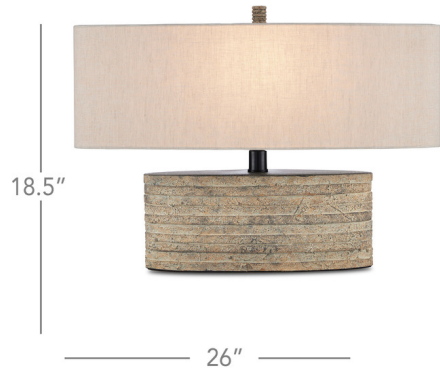

Lightology

lightology.com
866-954-4489
04-25-26

Project: _____
Company: _____
Location: _____ Fixture Type: _____
SPEC #: **CRC1181419**
Approved On: _____ Approved By: _____

Innkeeper Oval Table Lamp By Currey & Company

Description

Flat discs of terracotta encircle a wrought iron spine on our Innkeeper Oval Table Lamp. The rustic feel of this natural material means it has subtle variations in color and texture that have been enhanced with a rustic granite finish. The gray table lamp is topped with a vanilla linen shade held in place by a matching terracotta finial. On/off switch on socket.

Shown in rustic / vanilla linen

Specifications

COLOR	Vanilla Linen
BODY FINISH	Rustic
WATTAGE	100W
DIMMER	N/A
DIMENSIONS	26"W x 18.5"H x 9"D
BULB NOT INCLUDED	1 x A19/Medium (E26)/100W/120V Incandescent
OTHER BULB OPTIONS	1 x A19/Medium (E26)/120V LED
COUNTRY OF ORIGIN	Philippines