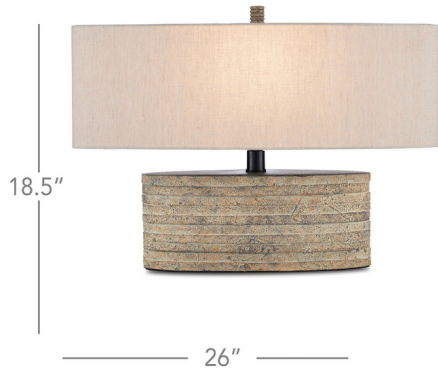

Lightology

lightology.com
866-954-4489
07-09-26

Project: _____

Company: _____

Location: _____ Fixture Type: _____

SPEC #: **CRC1181419**

Approved On: _____ Approved By: _____

Innkeeper Oval Table Lamp By Currey & Company

Description

Flat discs of terracotta encircle a wrought iron spine on our Innkeeper Oval Table Lamp. The rustic feel of this natural material means it has subtle variations in color and texture that have been enhanced with a rustic granite finish. The gray table lamp is topped with a vanilla linen shade held in place by a matching terracotta finial. On/off switch on socket.

Shown in rustic / vanilla linen

Specifications

COLOR	Vanilla Linen
BODY FINISH	Rustic
WATTAGE	100W
DIMMER	N/A
DIMENSIONS	26"W x 18.5"H x 9"D
BULB NOT INCLUDED	1 x A19/Medium (E26)/100W/120V Incandescent
OTHER BULB OPTIONS	1 x A19/Medium (E26)/120V LED
COUNTRY OF ORIGIN	Philippines