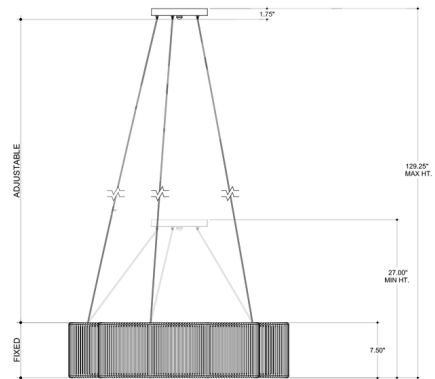

### Specifications

COLOR	Off-White Linen
BODY FINISH	Silver Leaf
WATTAGE	28W
DIMMER	Low Voltage Electronic
DIMENSIONS	32"W x 7.5"H x 32"D
INTEGRATED LED MODULE	1 x LED/28W/120V LED
COUNTRY OF ORIGIN	Philippines

### Technical Information

PRODUCT DIMENSIONS	Adjustable Height: 27" to 120"
LAMP COLOR	CCT Select
LUMENS/WATT	75.00
LUMINOUS FLUX	2100 lumens

Shown in silver leaf / off-white linen

CLICK TO VIEW PRODUCT

Notes: