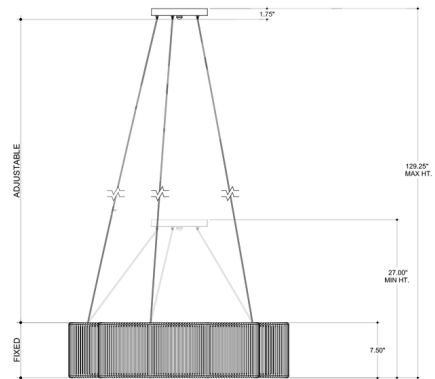

Description

Scallops of Kraft paper twine fold around the wrought iron frame of the Ancroft Chandelier to form a delicate flowing silhouette. The string has a white finish that works in concert with the contemporary silver leaf on the metal to keep the white chandelier light and airy. This is enhanced by the fact that it is hung from aircraft cable, which is adjustable. The integrated LED light flows through a diffuser fitted to the bottom of the shade. Features color-select technology which allows user to select between 2700K, 3000K and 4000K color temperature options.

Specifications

COLOR	Off-White Linen
BODY FINISH	Silver Leaf
WATTAGE	28W
DIMMER	Low Voltage Electronic
DIMENSIONS	32"W x 7.5"H x 32"D
INTEGRATED LED MODULE	1 x LED/28W/120V LED
COUNTRY OF ORIGIN	Philippines

Technical Information

PRODUCT DIMENSIONS	Adjustable Height: 27" to 120"
LAMP COLOR	CCT Select
LUMENS/WATT	75.00
LUMINOUS FLUX	2100 lumens

Shown in silver leaf / off-white linen

CLICK TO VIEW PRODUCT

Notes: