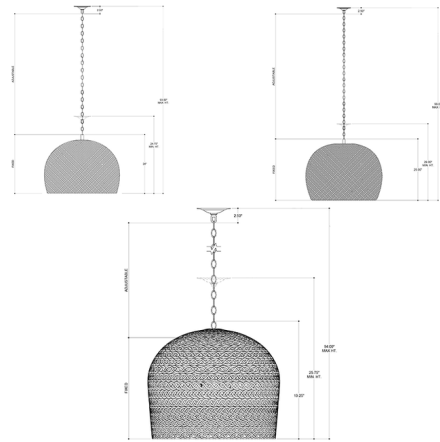

Specifications

COLOR	N/A
BODY FINISH	Satin Black
WATTAGE	60W
DIMMER	Standard 120V
DIMENSIONS	16"W x 13.5"H
BULB NOT INCLUDED	1 x A19/Medium (E26)/60W/120V Incandescent
OTHER BULB OPTIONS	1 x A19/Medium (E26)/120V LED
COUNTRY OF ORIGIN	India

Technical Information

PRODUCT DIMENSIONS	Adjustable Height: 21.5" to 87"
------------------------------	---------------------------------

Shown in satin black

CLICK TO VIEW PRODUCT

Notes: