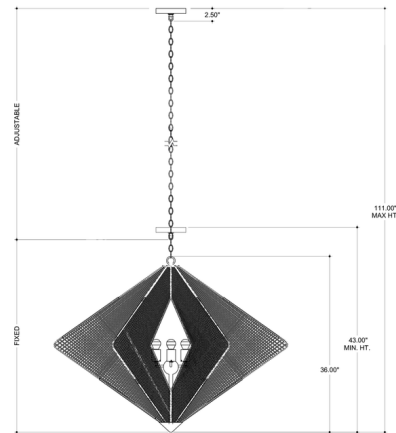

Specifications

COLOR Natural
BODY FINISH Gray
WATTAGE 180W
DIMMER Standard 120V
DIMENSIONS 47"W x 36"H
BULB NOT INCLUDED 3 x A19/Medium (E26)/60W/120V Incandescent
OTHER BULB OPTIONS 3 x A19/Medium (E26)/120V LED
COUNTRY OF ORIGIN Philippines

Technical Information

PRODUCT DIMENSIONS Adjustable Height: 43" to 111"

Shown in gray / natural

CLICK TO VIEW PRODUCT

Notes: