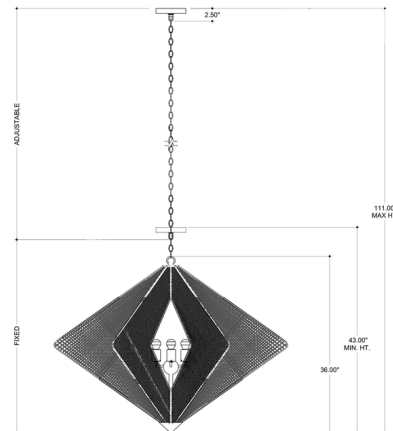

Specifications

COLOR Natural
 BODY FINISH Gray
 WATTAGE 180W
 DIMMER Standard 120V
 DIMENSIONS 47"W x 36"H
 BULB NOT INCLUDED 3 x A19/Medium (E26)/60W/120V Incandescent
 OTHER BULB OPTIONS 3 x A19/Medium (E26)/120V LED
 COUNTRY OF ORIGIN Philippines

Technical Information

PRODUCT DIMENSIONS Adjustable Height: 43" to 111"

Shown in gray / natural

CLICK TO VIEW PRODUCT

Notes: