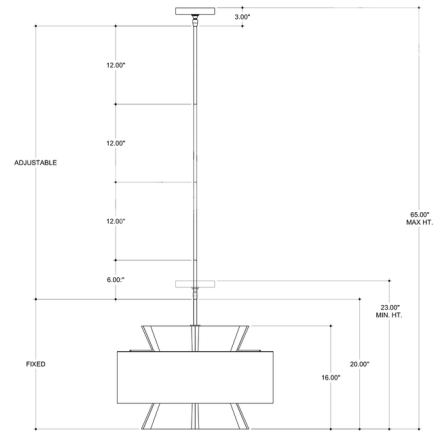

Specifications

COLOR Black
BODY FINISH Brass
WATTAGE 360W
DIMMER Standard 120V
DIMENSIONS 24"W x 20"H
BULB NOT INCLUDED 6 x B10/Candelabra (E12)/60W/120V Incandescent
OTHER BULB OPTIONS 6 x B10/Candelabra (E12)/120V LED
COUNTRY OF ORIGIN Philippines

Technical Information

PRODUCT DIMENSIONS Downrod Lengths: (1) 6", (3) 12" included.

Shown in brass / black

CLICK TO VIEW PRODUCT

Notes: