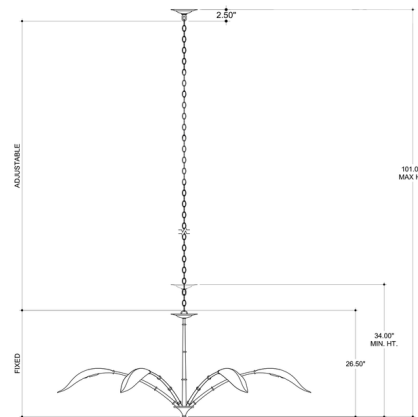

Specifications

COLOR Gold Leaf
 BODY FINISH Gesso White
 WATTAGE 54W
 DIMMER Standard 120V
 DIMENSIONS 66.75"W x 26.5"H
 BULB NOT INCLUDED 6 x B10/Candelabra (E12)/9W/120V LED
 COUNTRY OF ORIGIN Philippines

Technical Information

PRODUCT DIMENSIONS Adjustable Height: 33.5" to 101"

Shown in gesso white / gold leaf

CLICK TO VIEW PRODUCT

Notes: