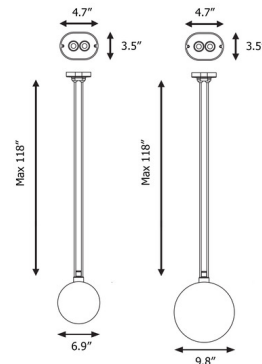

### Specifications

COLOR . . . . . White Glass  
BODY FINISH . . . . . Black  
WATTAGE . . . . . 23W  
DIMMER . . . . . Standard 120V  
DIMENSIONS . . . . . 6.9"W x 6.9"H  
BULB NOT INCLUDED . . . . . 1 x A19/Medium (E26)/23W/120V LED  
COUNTRY OF ORIGIN . . . . . China

### Technical Information

PRODUCT DIMENSIONS . . . . . Cord Length: 118"

Shown in black / white glass

**ACROBATE DE GRAS N°322**  
Glass Ball

CLICK TO VIEW PRODUCT

Notes: