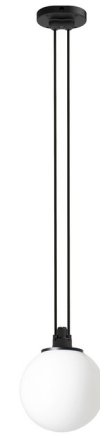

## Les Acrobates De Gras N322 Pendant - Glass Ball By DCWEditions

### Description

The Les Acrobates De Gras collection offers an impressive way to add movement and rhythm to any space. The N322 Glass Ball Pendant is elegant and sophisticated. It can be used as an anchor for any composition, while also standing strong alone. Note: Supplied with a backplate to make it adaptable for US Junction boxes, not pictured.

### Specifications

COLOR . . . . . White Glass  
BODY FINISH . . . . . Black  
WATTAGE . . . . . 23W  
DIMMER . . . . . Standard 120V  
DIMENSIONS . . . . . 6.9"W x 6.9"H  
BULB NOT INCLUDED . . . . . 1 x A19/Medium (E26)/23W/120V LED  
COUNTRY OF ORIGIN . . . . . China

### Technical Information

PRODUCT DIMENSIONS . . . . . Cord Length: 118"

Shown in black / white glass

CLICK TO VIEW PRODUCT

Notes: