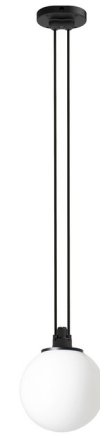

## Les Acrobates De Gras N322 Pendant - Glass Ball By DCW Editions

### Description

The Les Acrobates De Gras collection offers an impressive way to add movement and rhythm to any space. The N322 Glass Ball Pendant is elegant and sophisticated. It can be used as an anchor for any composition, while also standing strong alone. Note: Supplied with a backplate to make it adaptable for US Junction boxes, not pictured.

### Specifications

COLOR . . . . . White Glass  
BODY FINISH . . . . . Black  
WATTAGE . . . . . 23W  
DIMMER . . . . . Standard 120V  
DIMENSIONS . . . . . 6.9"W x 6.9"H  
BULB NOT INCLUDED . . . . . 1 x A19/Medium (E26)/23W/120V LED  
COUNTRY OF ORIGIN . . . . . China

### Technical Information

PRODUCT DIMENSIONS . . . . . Cord Length: 118"

Shown in black / white glass

**ACROBATE DE GRAS N°322**  
Glass Ball

CLICK TO VIEW PRODUCT

Notes: