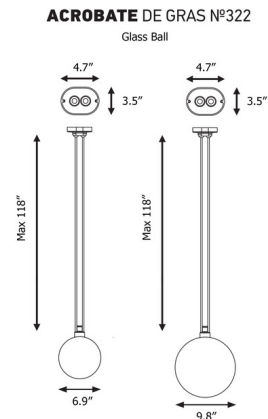

### Specifications

COLOR . . . . . White Glass  
BODY FINISH . . . . . Black  
WATTAGE . . . . . 23W  
DIMMER . . . . . Standard 120V  
DIMENSIONS . . . . . 6.9"W x 6.9"H  
BULB NOT INCLUDED . . . . . 1 x A19/Medium (E26)/23W/120V LED  
COUNTRY OF ORIGIN . . . . . China

### Technical Information

PRODUCT DIMENSIONS . . . . . Cord Length: 118"

Shown in black / white glass

CLICK TO VIEW PRODUCT

Notes: