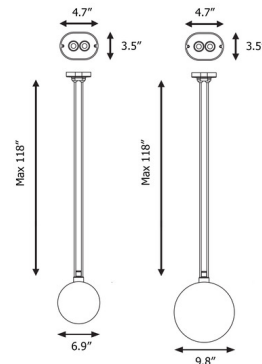

ACROBATE DE GRAS N°322
Glass Ball