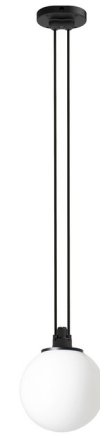

Lightology

lightology.com
866-954-4489
04-22-26

Project: _____
Company: _____
Location: _____ Fixture Type: _____
SPEC #: **DCW1181544**
Approved On: _____ Approved By: _____

Les Acrobates De Gras N322 Pendant - Glass Ball By DCW Editions

Description

The Les Acrobates De Gras collection offers an impressive way to add movement and rhythm to any space. The N322 Glass Ball Pendant is elegant and sophisticated. It can be used as an anchor for any composition, while also standing strong alone. Note: Supplied with a backplate to make it adaptable for US Junction boxes, not pictured.

Specifications

COLOR . . . . . White Glass
BODY FINISH . . . . . Black
WATTAGE 23W
DIMMER . . . . . Standard 120V
DIMENSIONS . . . . . 6.9"W x 6.9"H
BULB NOT INCLUDED . . . . . 1 x A19/Medium (E26)/23W/120V LED
COUNTRY OF ORIGIN . . . . . China

Technical Information

PRODUCT DIMENSIONS . . . . . Cord Length: 118"

Shown in black / white glass