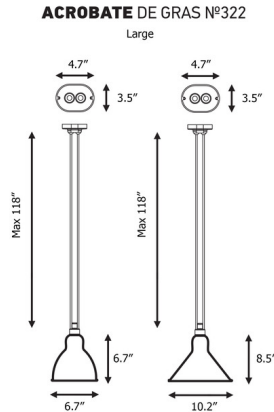

Description

The Les Acrobates De Gras collection offers an impressive way to add movement and rhythm to any space. The N322 Large Pendant is elegant and sharp. It can be used as an anchor for any composition, while also standing strong alone. Note: Supplied with a backplate to make it adaptable for US Junction boxes, not pictured.

Specifications

COLOR Black
BODY FINISH Black
WATTAGE 23W
DIMMER Standard 120V
DIMENSIONS 10.24"W x 8.5"H
BULB NOT INCLUDED 1 x A19/Medium (E26)/23W/120V LED
COUNTRY OF ORIGIN China

Technical Information

PRODUCT DIMENSIONS Cord Length: 118"

Shown in black / black

CLICK TO VIEW PRODUCT

Notes: