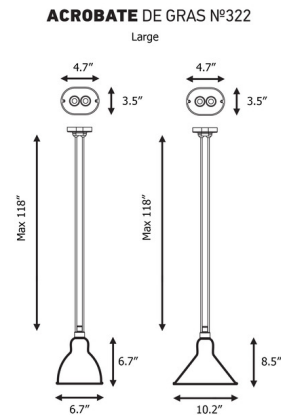

Description

The Les Acrobates De Gras collection offers an impressive way to add movement and rhythm to any space. The N322 Large Pendant is elegant and sharp. It can be used as an anchor for any composition, while also standing strong alone. Note: Supplied with a backplate to make it adaptable for US Junction boxes, not pictured.

Specifications

COLOR Black
BODY FINISH Black
WATTAGE 23W
DIMMER Standard 120V
DIMENSIONS 10.24"W x 8.5"H
BULB NOT INCLUDED 1 x A19/Medium (E26)/23W/120V LED
COUNTRY OF ORIGIN China

Technical Information

PRODUCT DIMENSIONS Cord Length: 118"

Shown in black / black

CLICK TO VIEW PRODUCT

Notes: