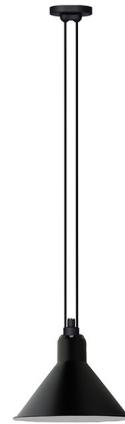

Lightology

lightology.com
866-954-4489
04-22-26

Project: _____
Company: _____
Location: _____ Fixture Type: _____
SPEC #: **DCW1181546**
Approved On: _____ Approved By: _____

Les Acrobates De Gras N322 Pendant - Large By DCWEditions

Description

The Les Acrobates De Gras collection offers an impressive way to add movement and rhythm to any space. The N322 Large Pendant is elegant and sharp. It can be used as an anchor for any composition, while also standing strong alone. Note: Supplied with a backplate to make it adaptable for US Junction boxes, not pictured.

Specifications

COLOR Black
BODY FINISH Black
WATTAGE 23W
DIMMER Standard 120V
DIMENSIONS 10.24"W x 8.5"H
BULB NOT INCLUDED 1 x A19/Medium (E26)/23W/120V LED
COUNTRY OF ORIGIN China

Technical Information

PRODUCT DIMENSIONS Cord Length: 118"

Shown in black / black

CLICK TO VIEW PRODUCT

Notes: