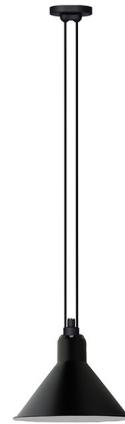

Lightology

lightology.com
866-954-4489
07-01-26

Project: _____
Company: _____
Location: _____ Fixture Type: _____
SPEC #: **DCW1181546**
Approved On: _____ Approved By: _____

Les Acrobates De Gras N322 Pendant - Large By DCWEditions

Description

The Les Acrobates De Gras collection offers an impressive way to add movement and rhythm to any space. The N322 Large Pendant is elegant and sharp. It can be used as an anchor for any composition, while also standing strong alone. Note: Supplied with a backplate to make it adaptable for US Junction boxes, not pictured.

Specifications

COLOR Black
BODY FINISH Black
WATTAGE 23W
DIMMER Standard 120V
DIMENSIONS 10.24"W x 8.5"H
BULB NOT INCLUDED 1 x A19/Medium (E26)/23W/120V LED
COUNTRY OF ORIGIN China

Technical Information

PRODUCT DIMENSIONS Cord Length: 118"

Shown in black / black

CLICK TO VIEW PRODUCT

Notes: