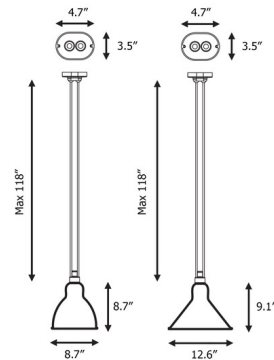

ACROBATE DE GRAS N°322
Extra Large