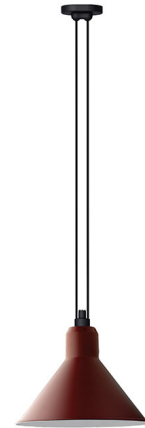

Lightology

lightology.com
866-954-4489
07-07-26

Project: _____
Company: _____
Location: _____ Fixture Type: _____
SPEC #: **DCW1181577**
Approved On: _____ Approved By: _____

Les Acrobates De Gras N322 Pendant - XL By DCWEditions

Description

The Les Acrobates De Gras collection offers an impressive way to add movement and rhythm to any space. The N322 Extra Large Pendant is elegant and sharp. It can be used as an anchor for any composition, while also standing strong alone. Note: Supplied with a backplate to make it adaptable for US Junction boxes, not pictured.

Specifications

COLOR Red
BODY FINISH Black
WATTAGE 23W
DIMMER Standard 120V
DIMENSIONS 12.6"W x 9.06"H
BULB NOT INCLUDED 1 x A19/Medium (E26)/23W/120V LED
COUNTRY OF ORIGIN China

Technical Information

PRODUCT DIMENSIONS Cord Length: 118"

Shown in black / red

ACROBATE DE GRAS N°322
Extra Large

CLICK TO VIEW PRODUCT

Notes: