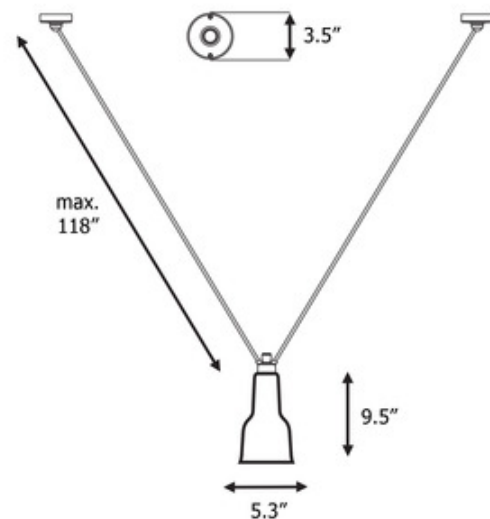

ACROBATE DE GRAS N°323

Oculist

COMPANY

PROJECT

FIXTURE TYPE

APPROVED BY

DATE