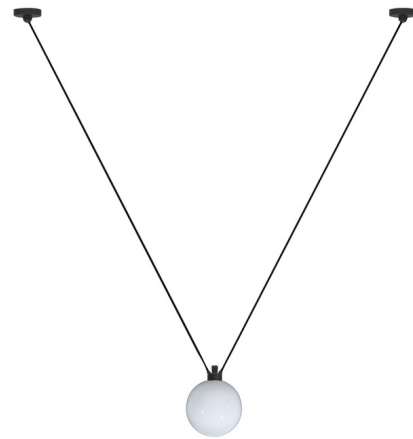

## Les Acrobates De Gras N323 Pendant - Glass Ball

By DCWEditions

### Description

The Les Acrobates De Gras collection offers an impressive way to add movement and rhythm to any space. The N323 Glass Ball Pendant is elegant and sophisticated. It can be used within any composition, while also standing strong alone. Accessories available to create your own composition, sold separately. Note: Supplied with a backplate to make it adaptable for US Junction boxes, not pictured.

Shown in black / white glass

**ACROBATE DE GRAS N°323**  
Glass Ball

### Specifications

COLOR	White Glass
BODY FINISH	Black
WATTAGE	23W
DIMMER	Standard 120V
DIMENSIONS	6.9"W x 6.9"H
BULB NOT INCLUDED	1 x A19/Medium (E26)/23W/120V LED
COUNTRY OF ORIGIN	China

CLICK TO VIEW PRODUCT