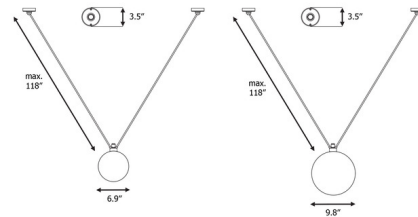

### Specifications

COLOR	White Glass
BODY FINISH	Black
WATTAGE	23W
DIMMER	Standard 120V
DIMENSIONS	6.9"W x 6.9"H
BULB NOT INCLUDED	1 x A19/Medium (E26)/23W/120V LED
COUNTRY OF ORIGIN	China

CLICK TO VIEW PRODUCT