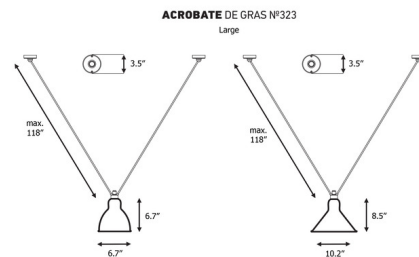

Description

The Les Acrobates De Gras collection offers an impressive way to add movement and rhythm to any space. The N323 Large Pendant is playful and sophisticated. It can be used within any composition, while also standing strong alone. Accessories available to create your own composition, sold separately. Note: Supplied with a backplate to make it adaptable for US Junction boxes, not pictured.

Specifications

COLOR Copper
BODY FINISH Black
WATTAGE 23W
DIMMER Standard 120V
DIMENSIONS 6.69"W x 6.69"H
BULB NOT INCLUDED 1 x A19/Medium (E26)/23W/120V LED
COUNTRY OF ORIGIN China

Shown in black / copper