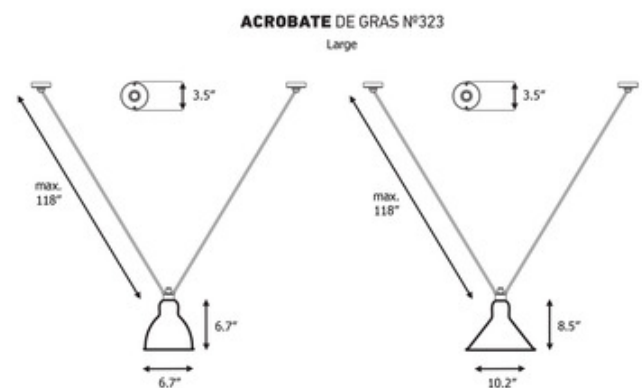

BRAND

DCW Editions

DESCRIPTION

The Les Acrobates De Gras collection offers an impressive way to add movement and rhythm to any space. The N323 Large Pendant is playful and sophisticated. It can be used within any composition, while also standing strong alone. Accessories available to create your own composition, sold separately. Note: Supplied with a backplate to make it adaptable for US Junction boxes, not pictured.

Shown in: Black / Copper

SHADE COLOR	Copper
BODY FINISH	Black
WATTAGE	23W
DIMMER	Standard 120V
DIMENSIONS	6.69"W x 6.69"H
BULB NOT INCLUDED	
LAMP	1 x A19/Medium (E26)/23W/120V LED

SPEC # DCW1181593

COMPANY	PROJECT	FIXTURE TYPE	APPROVED BY	DATE