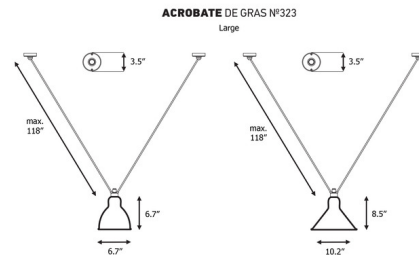

Description

The Les Acrobates De Gras collection offers an impressive way to add movement and rhythm to any space. The N323 Large Pendant is playful and sophisticated. It can be used within any composition, while also standing strong alone. Accessories available to create your own composition, sold separately. Note: Supplied with a backplate to make it adaptable for US Junction boxes, not pictured.

Specifications

COLOR Copper
BODY FINISH Black
WATTAGE 23W
DIMMER Standard 120V
DIMENSIONS 6.69"W x 6.69"H
BULB NOT INCLUDED 1 x A19/Medium (E26)/23W/120V LED
COUNTRY OF ORIGIN China

Shown in black / copper