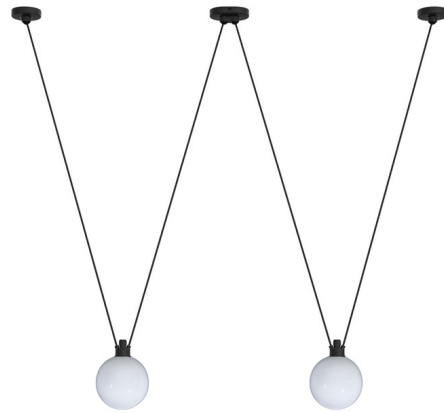

## Les Acrobates De Gras N324 Pendant - Glass Ball

By DCWEditions

### Description

The Les Acrobates De Gras collection offers an impressive way to add movement and rhythm to any space. The N324 Glass Ball Pendant is elegant and sophisticated. It can be used within any composition, while also standing strong alone. Accessories available to create your own composition, sold separately. Note: Supplied with a backplate to make it adaptable for US Junction boxes, not pictured.

Shown in black / white glass

### Specifications

COLOR	White Glass
BODY FINISH	Black
WATTAGE	46W
DIMMER	Standard 120V
DIMENSIONS	6.9"W x 6.9"H
BULB NOT INCLUDED	2 x A19/Medium (E26)/23W/120V LED
COUNTRY OF ORIGIN	China

CLICK TO VIEW PRODUCT