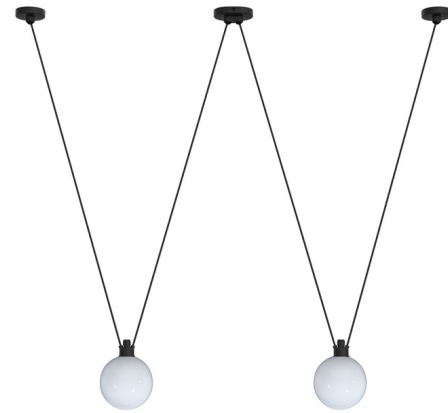

Lightology

lightology.com
866-954-4489
04-24-26

Project: _____
 Company: _____
 Location: _____ Fixture Type: _____
 SPEC #: **DCW1181620**
 Approved On: _____ Approved By: _____

Les Acrobates De Gras N324 Pendant - Glass Ball

By DCWEditions

Description

The Les Acrobates De Gras collection offers an impressive way to add movement and rhythm to any space. The N324 Glass Ball Pendant is elegant and sophisticated. It can be used within any composition, while also standing strong alone. Accessories available to create your own composition, sold separately. Note: Supplied with a backplate to make it adaptable for US Junction boxes, not pictured.

Specifications

COLOR White Glass
 BODY FINISH Black
 WATTAGE 46W
 DIMMER Standard 120V
 DIMENSIONS 6.9"W x 6.9"H
 BULB NOT INCLUDED 2 x A19/Medium (E26)/23W/120V LED
 COUNTRY OF ORIGIN China

Shown in black / white glass