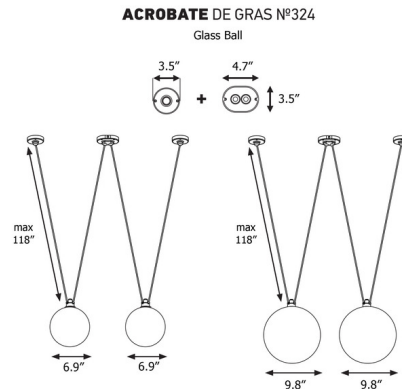

## Les Acrobates De Gras N324 Pendant - Glass Ball

By DCWEditions

### Description

The Les Acrobates De Gras collection offers an impressive way to add movement and rhythm to any space. The N324 Glass Ball Pendant is elegant and sophisticated. It can be used within any composition, while also standing strong alone. Accessories available to create your own composition, sold separately. Note: Supplied with a backplate to make it adaptable for US Junction boxes, not pictured.

### Specifications

COLOR	White Glass
BODY FINISH	Black
WATTAGE	46W
DIMMER	Standard 120V
DIMENSIONS	6.9"W x 6.9"H
BULB NOT INCLUDED	2 x A19/Medium (E26)/23W/120V LED
COUNTRY OF ORIGIN	China

CLICK TO VIEW PRODUCT