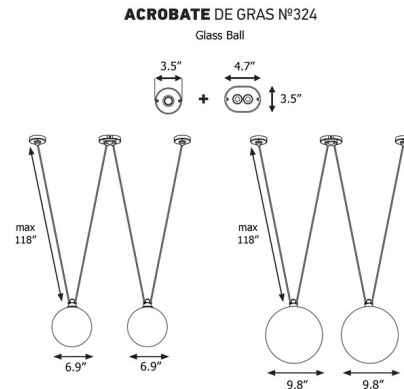

Lightology

lightology.com
866-954-4489
04-24-26

Project: _____
 Company: _____
 Location: _____ Fixture Type: _____
 SPEC #: **DCW1181620**
 Approved On: _____ Approved By: _____

Les Acrobates De Gras N324 Pendant - Glass Ball

By DCWEditions

Description

The Les Acrobates De Gras collection offers an impressive way to add movement and rhythm to any space. The N324 Glass Ball Pendant is elegant and sophisticated. It can be used within any composition, while also standing strong alone. Accessories available to create your own composition, sold separately. Note: Supplied with a backplate to make it adaptable for US Junction boxes, not pictured.

Specifications

COLOR White Glass
 BODY FINISH Black
 WATTAGE 46W
 DIMMER Standard 120V
 DIMENSIONS 6.9"W x 6.9"H
 BULB NOT INCLUDED 2 x A19/Medium (E26)/23W/120V LED
 COUNTRY OF ORIGIN China

Shown in black / white glass