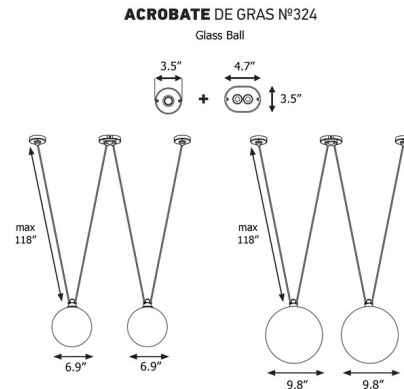

### Description

The Les Acrobates De Gras collection offers an impressive way to add movement and rhythm to any space. The N324 Glass Ball Pendant is elegant and sophisticated. It can be used within any composition, while also standing strong alone. Accessories available to create your own composition, sold separately. Note: Supplied with a backplate to make it adaptable for US Junction boxes, not pictured.

### Specifications

COLOR . . . . . White Glass  
 BODY FINISH . . . . . Black  
 WATTAGE . . . . . 46W  
 DIMMER . . . . . Standard 120V  
 DIMENSIONS . . . . . 6.9"W x 6.9"H  
 BULB NOT INCLUDED . . . . . 2 x A19/Medium (E26)/23W/120V LED  
 COUNTRY OF ORIGIN . . . . . China