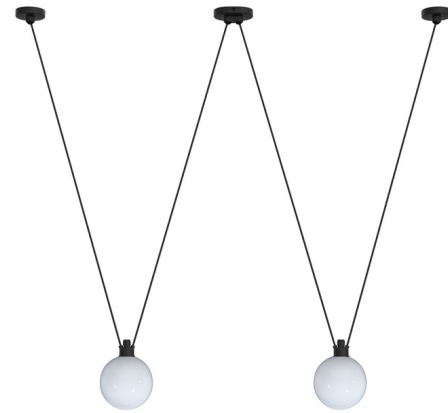

## Les Acrobates De Gras N324 Pendant - Glass Ball

By DCWEditions

### Description

The Les Acrobates De Gras collection offers an impressive way to add movement and rhythm to any space. The N324 Glass Ball Pendant is elegant and sophisticated. It can be used within any composition, while also standing strong alone. Accessories available to create your own composition, sold separately. Note: Supplied with a backplate to make it adaptable for US Junction boxes, not pictured.

### Specifications

COLOR . . . . . White Glass  
 BODY FINISH . . . . . Black  
 WATTAGE . . . . . 46W  
 DIMMER . . . . . Standard 120V  
 DIMENSIONS . . . . . 6.9"W x 6.9"H  
 BULB NOT INCLUDED . . . . . 2 x A19/Medium (E26)/23W/120V LED  
 COUNTRY OF ORIGIN . . . . . China

Shown in black / white glass

CLICK TO VIEW PRODUCT

Notes: