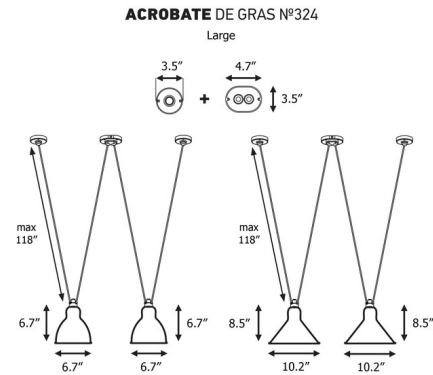

### Description

The Les Acrobates De Gras collection offers an impressive way to add movement and rhythm to any space. The N324 Large Pendant is modern and sophisticated. It can be used within any composition, while also standing strong alone. Accessories available to create your own composition, sold separately. Note: Supplied with a backplate to make it adaptable for US Junction boxes, not pictured.

### Specifications

COLOR	Black / Copper Interior
BODY FINISH	Black
WATTAGE	46W
DIMMER	Standard 120V
DIMENSIONS	10.24"W x 8.5"H
BULB NOT INCLUDED	2 x A19/Medium (E26)/23W/120V LED
COUNTRY OF ORIGIN	China