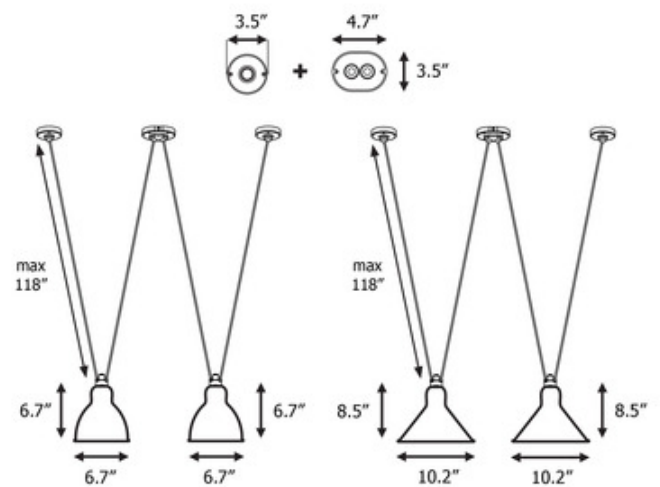

ACROBATE DE GRAS N°324

Large

COMPANY

PROJECT

FIXTURE TYPE

APPROVED BY

DATE