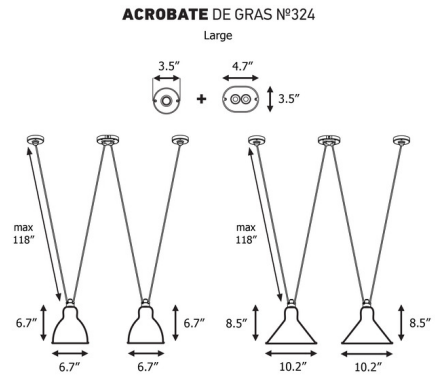

Lightology

lightology.com
866-954-4489
04-25-26

Project: _____
 Company: _____
 Location: _____ Fixture Type: _____
 SPEC #: **DCW1181629**
 Approved On: _____ Approved By: _____

Les Acrobates De Gras N324 Pendant - Large By DCWEditions

Description

The Les Acrobates De Gras collection offers an impressive way to add movement and rhythm to any space. The N324 Large Pendant is modern and sophisticated. It can be used within any composition, while also standing strong alone. Accessories available to create your own composition, sold separately. Note: Supplied with a backplate to make it adaptable for US Junction boxes, not pictured.

Shown in black / brass

Specifications

COLOR	Brass
BODY FINISH	Black
WATTAGE	46W
DIMMER	Standard 120V
DIMENSIONS	6.69"W x 6.69"H
BULB NOT INCLUDED	2 x A19/Medium (E26)/23W/120V LED
COUNTRY OF ORIGIN	China