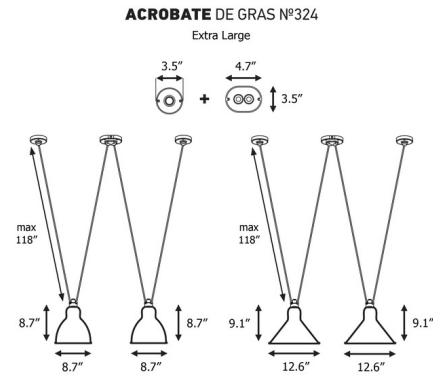

### Description

The Les Acrobates De Gras collection offers an impressive way to add movement and rhythm to any space. The N324 Extra Large Pendant is bold and sophisticated. It can be used within any composition, while also standing strong alone. Accessories available to create your own composition, sold separately. Note: Supplied with a backplate to make it adaptable for US junction boxes, not pictured.

### Specifications

COLOR	Black
BODY FINISH	Black
WATTAGE	46W
DIMMER	Standard 120V
DIMENSIONS	8.66"W x 8.66"H
BULB NOT INCLUDED	2 x A19/Medium (E26)/23W/120V LED
COUNTRY OF ORIGIN	China

CLICK TO VIEW PRODUCT