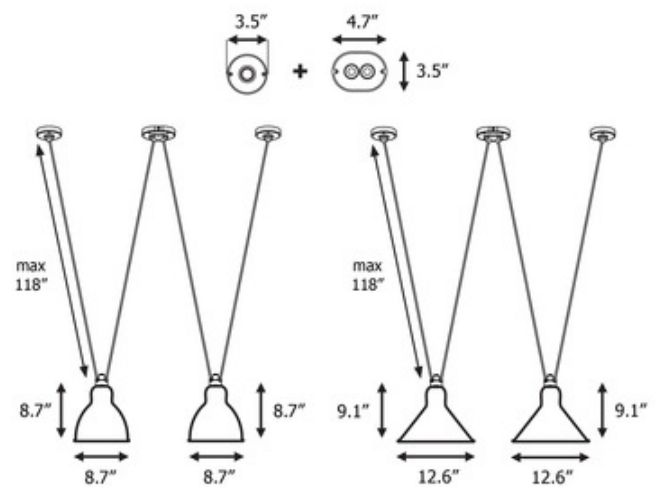

BRAND

DCW Editions

DESCRIPTION

The Les Acrobates De Gras collection offers an impressive way to add movement and rhythm to any space. The N324 Extra Large Pendant is bold and sophisticated. It can be used within any composition, while also standing strong alone. Accessories available to create your own composition, sold separately. Note: Supplied with a backplate to make it adaptable for US junction boxes, not pictured.

Shown in: Black / Black

SHADE COLOR	Black
BODY FINISH	Black
WATTAGE	46W
DIMMER	Standard 120V
DIMENSIONS	8.66"W x 8.66"H
BULB NOT INCLUDED	
LAMP	2 x A19/Medium (E26)/23W/120V LED

SPEC #

DCW1181645

ACROBATE DE GRAS N°324
Extra Large