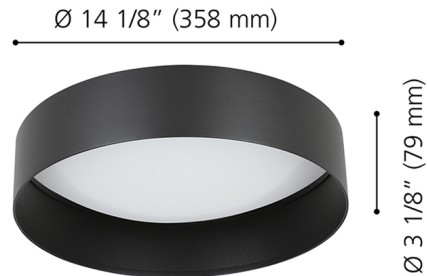

By Eglo

Description

The Ester Ceiling Light uses an integrated architectural character to create a streamlined contemporary look in a variety of uses. This light is rated for damp locations and made with a black or white metal ring frame that houses an acrylic diffuser shade deep within. It's a muted and yet dynamic look that lends a unique new feel to living rooms, kitchens, hallways, and more.

Specifications

COLOR	White
BODY FINISH	Black
WATTAGE	23W
DIMMER	Low Voltage Electronic
DIMENSIONS	14.13"W x 3.13"H
INTEGRATED LED MODULE	1 x LED/23W/120V LED

Technical Information

LAMP LIFE	50000 hours
COLOR RENDERING	80 CRI
LAMP COLOR	3000K Warm Dim
LUMENS/WATT	91.30
LUMINOUS FLUX	2100 lumens

Shown in black / white

CLICK TO VIEW PRODUCT

Notes: