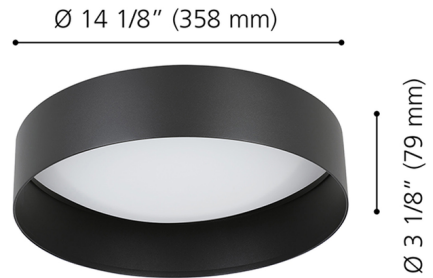

By Eglo

Description

The Ester Ceiling Light uses an integrated architectural character to create a streamlined contemporary look in a variety of uses. This light is rated for damp locations and made with a black or white metal ring frame that houses an acrylic diffuser shade deep within. It's a muted and yet dynamic look that lends a unique new feel to living rooms, kitchens, hallways, and more.

Specifications

COLOR White
BODY FINISH Black
WATTAGE 23W
DIMMER Low Voltage Electronic
DIMENSIONS 14.13"W x 3.13"H
INTEGRATED LED MODULE 1 x LED/23W/120V LED

Technical Information

LAMP LIFE 50000 hours
COLOR RENDERING 80 CRI
LAMP COLOR 3000K Warm Dim
LUMENS/WATT 91.30
LUMINOUS FLUX 2100 lumens

Shown in black / white

CLICK TO VIEW PRODUCT

Notes: