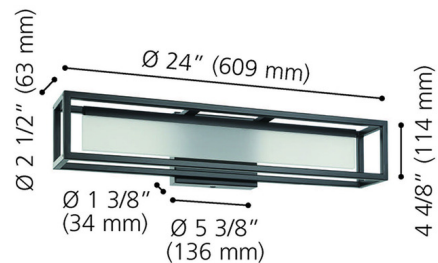

CLICK TO VIEW PRODUCT

Notes: