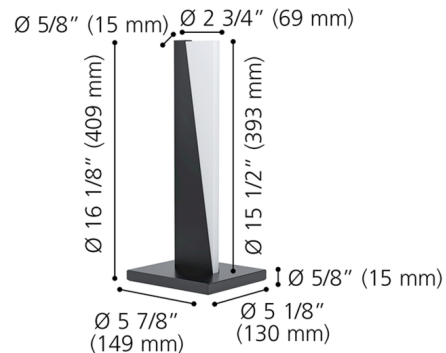

CLICK TO VIEW PRODUCT

Notes: