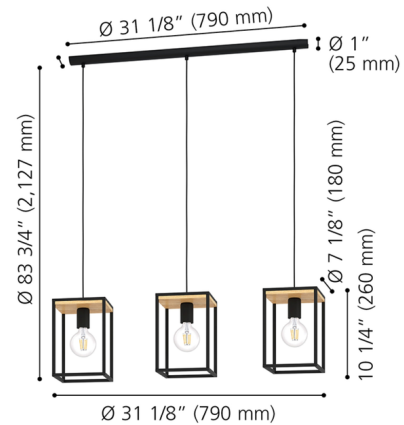

Description

The Libertad Linear Pendant is crafted with a spare and yet opulent and charming aesthetic that packs a lot of attitude into its small package. This light features a stylish structured black finish metal frame with a natural wood accent to bring its Edison style bulb to life. This three-light fixture is a must have for lending depth and dimension to hard-to-light areas in the home like kitchen islands, dining rooms, and more.

Shown in black / natural wood / black

Specifications

COLOR	Black
BODY FINISH	Black / Natural Wood
WATTAGE	180W
DIMMER	Standard 120V
DIMENSIONS	31.13"L x 7.13"W x 10.25"H
BULB NOT INCLUDED	3 x A19/Medium (E26)/60W/120V Incandescent
OTHER BULB OPTIONS	3 x A19/Medium (E26)/120V LED