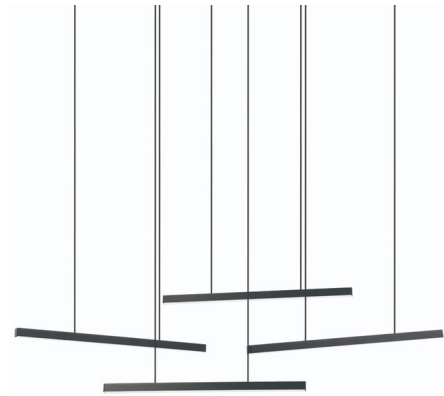

Description

The Lindoza Multi-Light Linear Pendant introduces dramatic and playful elements to any contemporary home with its array of integrated LED lights. This fixture is framed using black finish metal with a matching oval canopy mount that elegantly drapes an ensemble of vibrant LED lights downward from above. The result is an eye-catching and engaging visual impact that lends uniqueness to dining room tables, kitchen areas, living rooms, and more.

Specifications

COLOR	N/A
BODY FINISH	Matte Black
WATTAGE	33.6W
DIMMER	Low Voltage Electronic
DIMENSIONS	37.5"L x 10.25"W x 74.63"H
INTEGRATED LED MODULE	4 x LED/8.4W/120V LED

Technical Information

LAMP LIFE	50000 hours
COLOR RENDERING	80 CRI
LAMP COLOR	3000K Warm Dim
LUMENS/WATT	476.19
LUMINOUS FLUX	4000 lumens