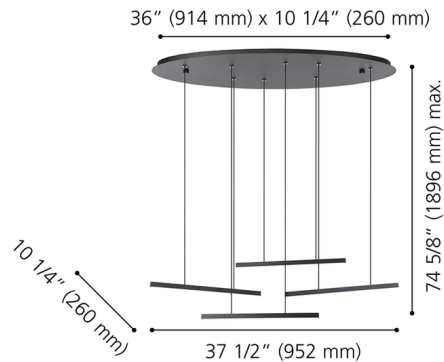

Shown in matte black

CLICK TO VIEW PRODUCT

Notes: