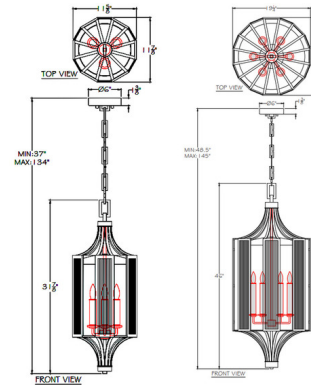

By Fine Art Handcrafted Lighting

Description

The Bristol Outdoor Pendant adds a decorative look to your exterior space. The smooth frame holds inner seeded glass featuring overlay panels of reeded glass, casting warm shadows across your area.

Shown in black iron / clear seeded

Specifications

COLOR Clear Seeded
BODY FINISH Black Iron
WATTAGE 180W
DIMMER Standard 120V
DIMENSIONS 11.9"W x 31.9"H
BULB NOT INCLUDED 3 x B10/Candelabra (E12)/60W/120V Incandescent
OTHER BULB OPTIONS 3 x B10/Candelabra (E12)/120V LED

Technical Information

PRODUCT DIMENSIONS Adjustable Chain Length: 96"

CLICK TO VIEW PRODUCT

Notes: