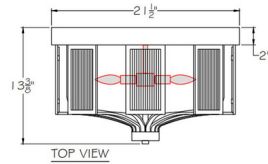

CLICK TO VIEW PRODUCT

Notes: