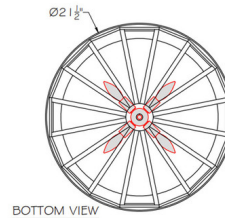

CLICK TO VIEW PRODUCT

Notes: