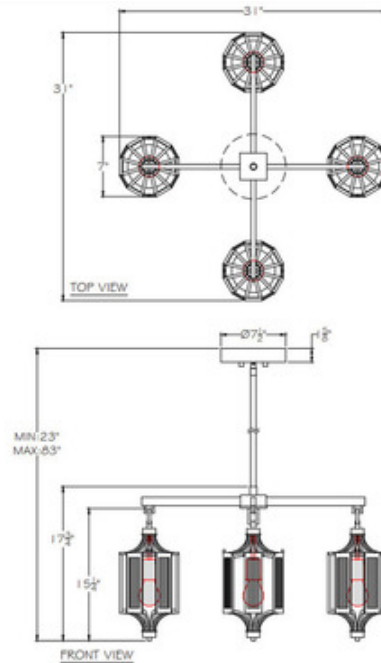

Shown in: Black Iron / Clear Seeded

SHADE COLOR	Clear Seeded
BODY FINISH	Black Iron
WATTAGE	240W
DIMMER	Standard 120V
DIMENSIONS	31"W x 17.8"H x 23"D
BULB NOT INCLUDED	
LAMP	4 x B10/Medium (E26)/60W/120V Incandescent 4 x B10/Medium (E26)/120V LED

Technical Information

PRODUCT DIMENSIONS Min/Max Adjustable Length: 23" - 83"

SPEC # FAL1181832

COMPANY	PROJECT	FIXTURE TYPE	APPROVED BY	DATE