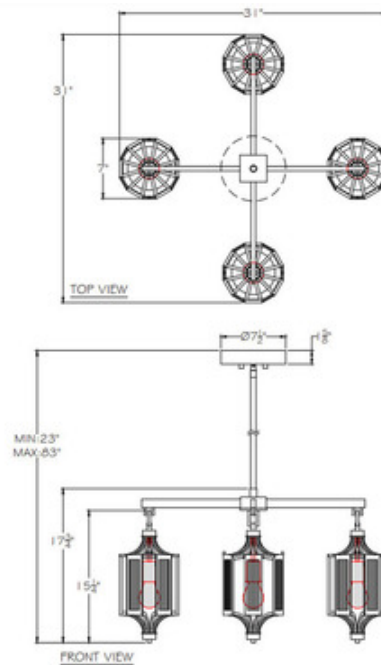

Shown in: Black Iron / Clear Seeded

SHADE COLOR	Clear Seeded
BODY FINISH	Black Iron
WATTAGE	240W
DIMMER	Standard 120V
DIMENSIONS	31"W x 17.8"H x 23"D
BULB NOT INCLUDED	
LAMP	4 x B10/Medium (E26)/60W/120V Incandescent 4 x B10/Medium (E26)/120V LED

Technical Information

PRODUCT DIMENSIONS Min/Max Adjustable Length: 23" - 83"

SPEC # FAL1181832

COMPANY	PROJECT	FIXTURE TYPE	APPROVED BY	DATE