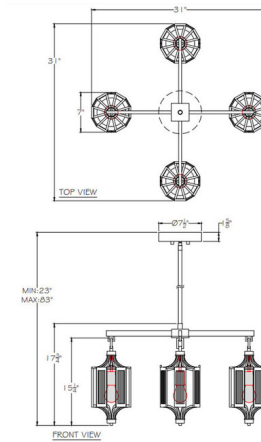

### Specifications

COLOR . . . . . Clear Seeded  
 BODY FINISH . . . . . Black Iron  
 WATTAGE . . . . . 240W  
 DIMMER . . . . . Standard 120V  
 DIMENSIONS . . . . . 31"W x 17.8"H x 23"D  
 BULB NOT INCLUDED . . . . . 4 x B10/Medium (E26)/60W/120V Incandescent  
 OTHER BULB OPTIONS . . . . . 4 x B10/Medium (E26)/120V LED

### Technical Information

PRODUCT DIMENSIONS . . . . . Min/Max Adjustable Length: 23" - 83"

Notes:

Shown in black iron / clear seeded

CLICK TO VIEW PRODUCT