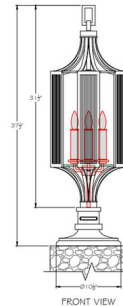

By Fine Art Handcrafted Lighting

Description

The Bristol Outdoor Pier/Post Light adds a decorative look to your exterior space. The smooth frame holds inner seeded glass featuring overlay panels of reeded glass, casting warm shadows across your area.

Shown in black iron / clear seeded

TOP VIEW

FRONT VIEW

Specifications

COLOR	Clear Seeded
BODY FINISH	Black Iron
WATTAGE	180W
DIMMER	N/A
DIMENSIONS	11.9"W x 37.5"H
BULB NOT INCLUDED	3 x B10/Candelabra (E12)/60W/120V Incandescent
OTHER BULB OPTIONS	3 x B10/Candelabra (E12)/120V LED