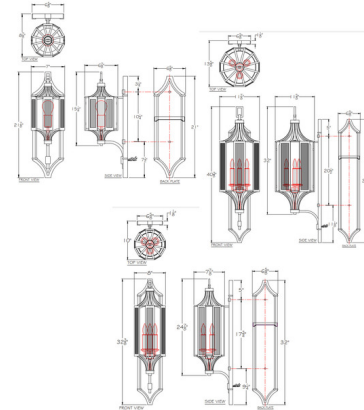

### Description

The Bristol Outdoor Wall Sconce adds a decorative look to your exterior space. The smooth frame holds inner seeded glass featuring overlay panels of reeded glass, casting warm shadows across your area.

### Specifications

COLOR	Clear Seeded
BODY FINISH	Black Iron
WATTAGE	60W
DIMMER	Standard 120V
DIMENSIONS	7"W x 21.9"H x 8.9"D
BULB NOT INCLUDED	1 x B10/Candelabra (E12)/60W/120V Incandescent
OTHER BULB OPTIONS	1 x B10/Candelabra (E12)/120V LED