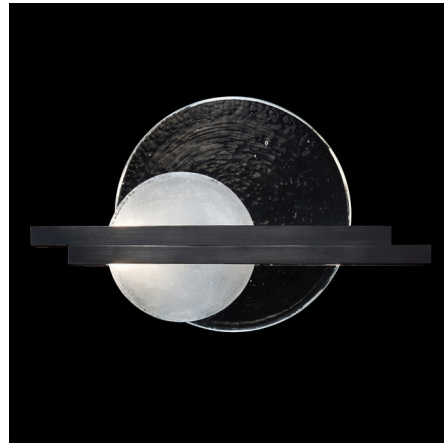

Lightology

lightology.com
866-954-4489
04-25-26

Project: _____

Company: _____

Location: _____ Fixture Type: _____

SPEC #: **FAL1181843**

Approved On: _____ Approved By: _____

Selene Linear Wall Sconce

By Fine Art Handcrafted Lighting

Description

The Selene Linear Wall Sconce is inspired by, and named for, the Greek Goddess of the moon. The smooth steel frame holds two hand cut glass disk that casts warm shadows throughout your room. Available in Right or Left orientations.

Shown in black iron / clear / white

Specifications

COLOR	Clear / White
BODY FINISH	Black Iron
WATTAGE	20W
DIMMER	Low Voltage Electronic
DIMENSIONS	21"W x 12.75"H x 3.75"D
BULB NOT INCLUDED	2 x LED/10W/120V LED
COUNTRY OF ORIGIN	United States