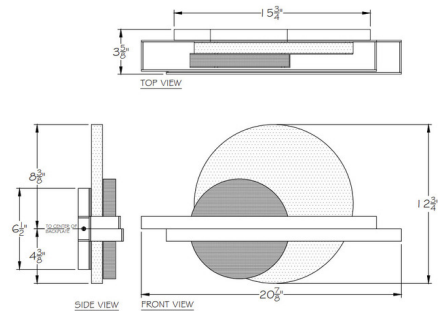

By Fine Art Handcrafted Lighting

Description

The Selene Linear Wall Sconce is inspired by, and named for, the Greek Goddess of the moon. The smooth steel frame holds two hand cut glass disk that casts warm shadows throughout your room. Available in Right or Left orientations.

Shown in black iron / clear / white

Specifications

COLOR	Clear / White
BODY FINISH	Black Iron
WATTAGE	20W
DIMMER	Low Voltage Electronic
DIMENSIONS	21"W x 12.75"H x 3.75"D
BULB NOT INCLUDED	2 x LED/10W/120V LED
COUNTRY OF ORIGIN	United States