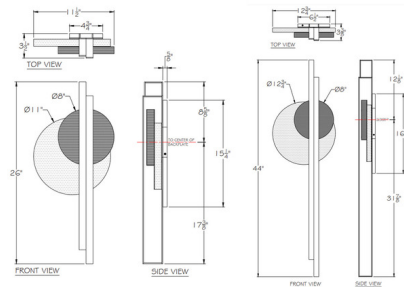

By Fine Art Handcrafted Lighting

Description

The Selene Tall Wall Sconce is inspired by, and named for, the Greek Goddess of the moon. The smooth steel frame holds two hand cut glass disk that casts warm shadows throughout your room. Available in Right or Left orientations.

Shown in gold leaf / clear / white

Specifications

COLOR Clear / White
 BODY FINISH Gold Leaf
 WATTAGE 20W
 DIMMER Low Voltage Electronic
 DIMENSIONS 11.5"W x 26"H x 3.5"D
 BULB NOT INCLUDED 2 x LED/10W/120V LED
 COUNTRY OF ORIGIN United States