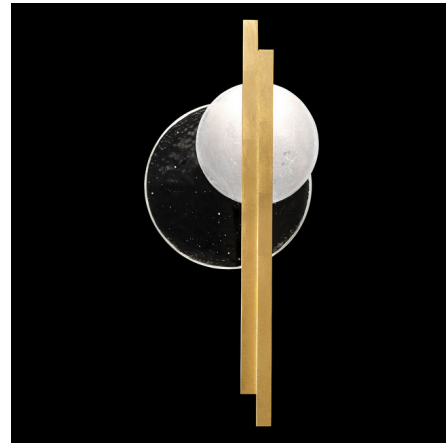

Lightology

lightology.com
866-954-4489
04-25-26

Project: _____

Company: _____

Location: _____ Fixture Type: _____

SPEC #: **FAL1181852**

Approved On: _____ Approved By: _____

Selene Tall Wall Sconce

By Fine Art Handcrafted Lighting

Description

The Selene Tall Wall Sconce is inspired by, and named for, the Greek Goddess of the moon. The smooth steel frame holds two hand cut glass disk that casts warm shadows throughout your room. Available in Right or Left orientations.

Shown in gold leaf / clear / white

Specifications

COLOR Clear / White
 BODY FINISH Gold Leaf
 WATTAGE 20W
 DIMMER Low Voltage Electronic
 DIMENSIONS 11.5"W x 26"H x 3.5"D
 BULB NOT INCLUDED 2 x LED/10W/120V LED
 COUNTRY OF ORIGIN United States

Technical Information

LAMP COLOR 3000K
 LUMENS/WATT 200.00
 LUMINOUS FLUX 2000 lumens

CLICK TO VIEW PRODUCT

Notes: