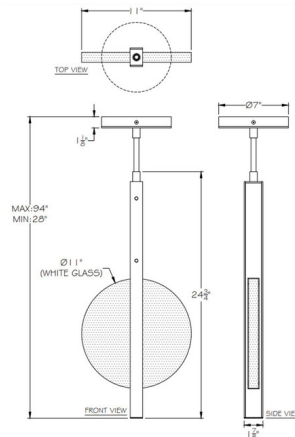

Shown in black iron / white

Specifications

COLOR White
BODY FINISH Black Iron
WATTAGE 20W
DIMMER Low Voltage Electronic
DIMENSIONS 11"W x 24.75"H x 1.875"D
BULB NOT INCLUDED 2 x LED/10W/120V LED
COUNTRY OF ORIGIN United States

Technical Information

PRODUCT DIMENSIONS Downrods: One 3", One 6", Two 12" and Two 18" Included
LAMP COLOR 3000K
LUMENS/WATT 200.00
LUMINOUS FLUX 2000 lumens

CLICK TO VIEW PRODUCT

Notes: