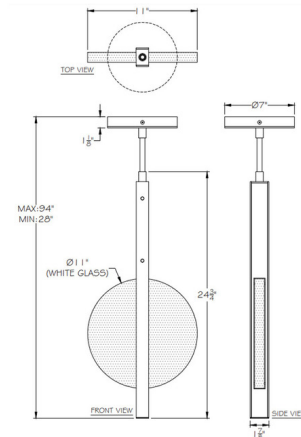

Lightology

lightology.com
866-954-4489
07-11-26

Project: _____
Company: _____
Location: _____ Fixture Type: _____
SPEC #: **FAL1181859**
Approved On: _____ Approved By: _____

Selene Single Pendant

By Fine Art Handcrafted Lighting

Shown in black iron / white

Specifications

COLOR White
BODY FINISH Black Iron
WATTAGE 20W
DIMMER Low Voltage Electronic
DIMENSIONS 11"W x 24.75"H x 1.875"D
BULB NOT INCLUDED 2 x LED/10W/120V LED
COUNTRY OF ORIGIN United States

Technical Information

PRODUCT DIMENSIONS Downrods: One 3", One 6", Two 12" and Two 18" Included
LAMP COLOR 3000K
LUMENS/WATT 200.00
LUMINOUS FLUX 2000 lumens

CLICK TO VIEW PRODUCT

Notes: