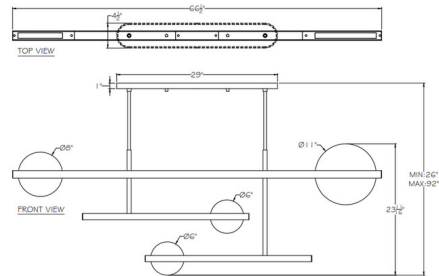

Shown in silver leaf / clear / white

Specifications

COLOR Clear / White
 BODY FINISH Silver Leaf
 WATTAGE 72W
 DIMMER Low Voltage Electronic
 DIMENSIONS 66.5"L x 1.875"W x 23.75"H
 BULB NOT INCLUDED 6 x LED/12W/120V LED
 COUNTRY OF ORIGIN United States

Technical Information

PRODUCT DIMENSIONS . . . Downrods: Two 3" and 6" and Four 12" and 18" Included
 LAMP COLOR 3000K
 LUMENS/WATT 400.00
 LUMINOUS FLUX 4800 lumens

CLICK TO VIEW PRODUCT

Notes: