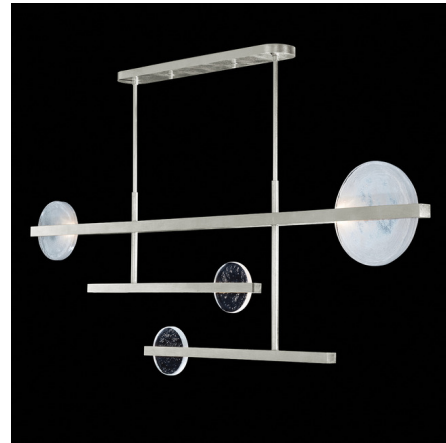

Lightology

lightology.com
866-954-4489
04-25-26

Project: _____
 Company: _____
 Location: _____ Fixture Type: _____
 SPEC #: **FAL1181861**
 Approved On: _____ Approved By: _____

Selene Linear Chandelier By Fine Art Handcrafted Lighting

Description

The Selene Linear Chandelier is inspired by, and named for, the Greek Goddess of the moon. The smooth steel arms hold three sized hand cut glass disks that cast warm shadows throughout your room.

Shown in silver leaf / clear / white

Specifications

COLOR Clear / White
 BODY FINISH Silver Leaf
 WATTAGE 72W
 DIMMER Low Voltage Electronic
 DIMENSIONS 66.5"L x 1.875"W x 23.75"H
 BULB NOT INCLUDED 6 x LED/12W/120V LED
 COUNTRY OF ORIGIN United States

Technical Information

PRODUCT DIMENSIONS . . . Downrods: Two 3" and 6" and Four 12" and 18" Included
 LAMP COLOR 3000K
 LUMENS/WATT 400.00
 LUMINOUS FLUX 4800 lumens

CLICK TO VIEW PRODUCT

Notes: