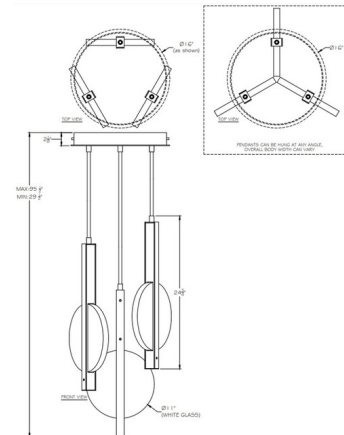

Lightology

lightology.com
866-954-4489
05-23-26

Project: _____
 Company: _____
 Location: _____ Fixture Type: _____
 SPEC #: **FAL1181874**
 Approved On: _____ Approved By: _____

Selene Multi Light Pendant By Fine Art Handcrafted Lighting

Description

The Selene Multi Light Pendant is inspired by, and named for, the Greek Goddess of the moon. The smooth steel arms hold a hand cut glass disk that casts warm shadows down throughout your room.

Shown in soft gold / white

Specifications

COLOR	White
BODY FINISH	Soft Gold
WATTAGE	60W
DIMMER	Low Voltage Electronic
DIMENSIONS	16"W x 24.75"H
BULB NOT INCLUDED	6 x LED/10W/120V LED
COUNTRY OF ORIGIN	United States

Technical Information

PRODUCT DIMENSIONS	Downrods: Three 3" and 6" and Six 12" and 18" Included
LAMP COLOR	3000K
LUMENS/WATT	600.00
LUMINOUS FLUX	6000 lumens

CLICK TO VIEW PRODUCT

Notes: