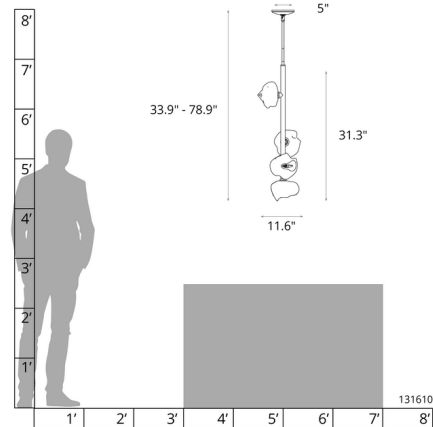

### Specifications

COLOR	Frosted
BODY FINISH	Oil Rubbed Bronze
WATTAGE	72W
DIMMER	Standard 120V
DIMENSIONS	11.6"W x 31.3"H
BULB NOT INCLUDED	4 x JCD/G9/18W/120V LED
OTHER BULB OPTIONS	4 x JCD/G9/120V LED
COUNTRY OF ORIGIN	United States

### Technical Information

PRODUCT DIMENSIONS . . . . . Min/Max Adjustable Length: 33.9" - 78.9"

Shown in oil rubbed bronze / frosted

CLICK TO VIEW PRODUCT

Notes: