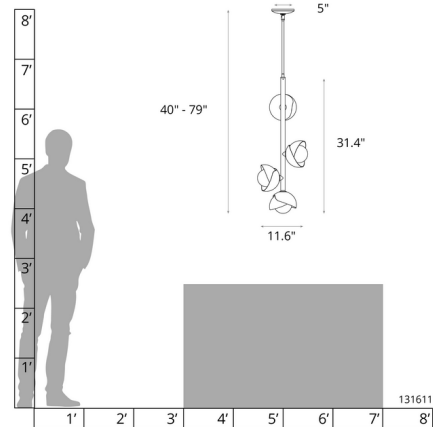

Specifications

COLOR	Oil Rubbed Bronze
BODY FINISH	Modern Brass
WATTAGE	240W
DIMMER	Standard 120V
DIMENSIONS	11.6"W x 31.4"H
BULB NOT INCLUDED	4 x JCD/G9/60W/120V Halogen
OTHER BULB OPTIONS	4 x JCD/G9/120V LED
COUNTRY OF ORIGIN	United States

Technical Information

PRODUCT DIMENSIONS Min/Max Adjustable Length: 40" - 79"

Shown in modern brass / oil rubbed bronze

CLICK TO VIEW PRODUCT

Notes: