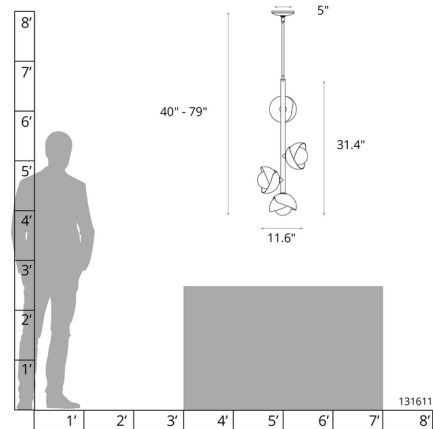

### Specifications

COLOR	Oil Rubbed Bronze
BODY FINISH	Modern Brass
WATTAGE	240W
DIMMER	Standard 120V
DIMENSIONS	11.6"W x 31.4"H
BULB NOT INCLUDED	4 x JCD/G9/60W/120V Halogen
OTHER BULB OPTIONS	4 x JCD/G9/120V LED
COUNTRY OF ORIGIN	United States

### Technical Information

PRODUCT DIMENSIONS . . . . . Min/Max Adjustable Length: 40" - 79"

Shown in modern brass / oil rubbed bronze

CLICK TO VIEW PRODUCT

Notes: