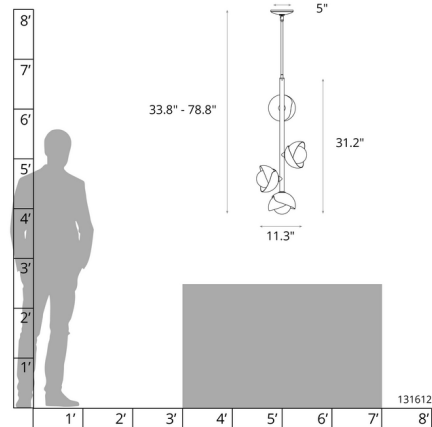

Description

Allow the Gatsby Vertical Pendant by Hubbardton Forge to dazzle the eyes and the imagination of your guests. Made in Vermont, U.S.A., and featuring stunning cut crystal embellishments on the shades, this hanging 4-light piece epitomizes elegance and sophistication. Gatsby is endlessly versatile and makes for an ideal kitchen island, vanity, or bedroom ceiling light. Sloped ceiling adaptable to 45 degrees.

Specifications

COLOR Crystal
 BODY FINISH Sterling
 WATTAGE 16W
 DIMMER Standard 120V
 DIMENSIONS 11.3"W x 31.2"H x 33.8"D
 BULB NOT INCLUDED 4 x JCD/G9/4W/120V LED
 COUNTRY OF ORIGIN United States

Technical Information

PRODUCT DIMENSIONS Downrods: One 3", One 6", and Three 12" Included

Shown in sterling / crystal

CLICK TO VIEW PRODUCT

Notes: