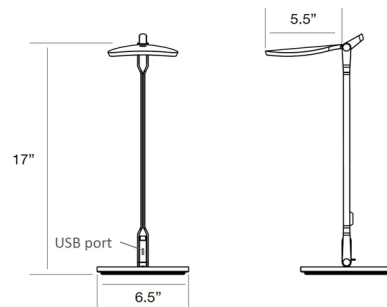

CLICK TO VIEW PRODUCT

Notes: