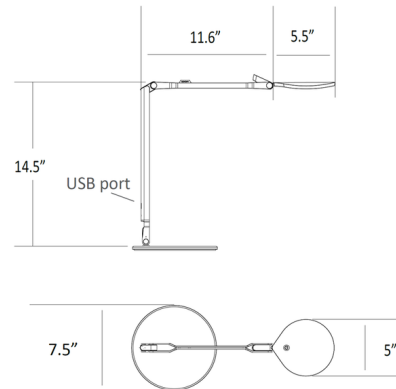

Description

The Splitty Reach Pro Tunable White Desk Lamp boasts smooth motion and adaptability, inspired by the fluidity of water droplets. The wide drop-shaped LED head casts an even, diffused glow onto any surface, providing both ambient lighting and functional task lighting. Color temperature is tunable from 2700K to 5000K. For ultimate adjustability of light direction, the head and jointed double arm can each pivot up and down and rotate 360 degrees. The touch button on the head is used for on/off and continuous dimming, and a built-in 1.5A USB-C port can charge phones and other devices. A discreet occupancy sensor maximizes energy efficiency, shutting the lamp off after 15 minutes of inactivity. Additional environmentally friendly features are its low power consumption, fully recyclable aluminum and water-based paint. Choose from various mount options including table mounting to secure the lamp in place, a standard table base, or a wireless charger base. Note: The One Piece Desk Clamp is only available for the Silver lamp.

Shown in matte black

Specifications

COLOR	N/A
BODY FINISH	Matte Black
WATTAGE	7W
DIMMER	Included
DIMENSIONS	7.5"W x 14.5"H x 17.1"D
INTEGRATED LED MODULE	1 x LED/7W/120V LED
COUNTRY OF ORIGIN	China

Technical Information