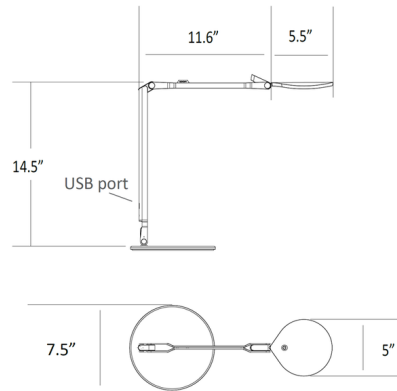

Description

The Splitty Reach Pro Tunable White Desk Lamp boasts smooth motion and adaptability, inspired by the fluidity of water droplets. The wide drop-shaped LED head casts an even, diffused glow onto any surface, providing both ambient lighting and functional task lighting. Color temperature is tunable from 2700K to 5000K. For ultimate adjustability of light direction, the head and jointed double arm can each pivot up and down and rotate 360 degrees. The touch button on the head is used for on/off and continuous dimming, and a built-in 1.5A USB-C port can charge phones and other devices. A discreet occupancy sensor maximizes energy efficiency, shutting the lamp off after 15 minutes of inactivity. Additional environmentally friendly features are its low power consumption, fully recyclable aluminum and water-based paint. Choose from various mount options including table mounting to secure the lamp in place, a standard table base, or a wireless charger base. Note: The One Piece Desk Clamp is only available for the Silver lamp.

Shown in matte black

Specifications

COLOR	N/A
BODY FINISH	Matte Black
WATTAGE	7W
DIMMER	Included
DIMENSIONS	7.5"W x 14.5"H x 17.1"D
INTEGRATED LED MODULE	1 x LED/7W/120V LED
COUNTRY OF ORIGIN	China

Technical Information