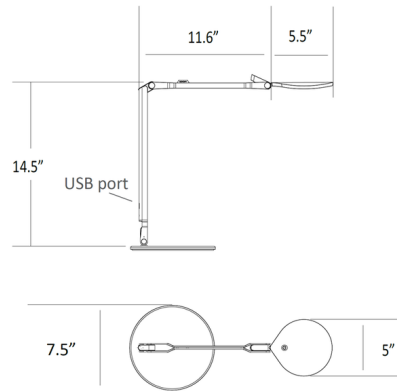

### Description

The Splitty Reach Pro Tunable White Desk Lamp boasts smooth motion and adaptability, inspired by the fluidity of water droplets. The wide drop-shaped LED head casts an even, diffused glow onto any surface, providing both ambient lighting and functional task lighting. Color temperature is tunable from 2700K to 5000K. For ultimate adjustability of light direction, the head and jointed double arm can each pivot up and down and rotate 360 degrees. The touch button on the head is used for on/off and continuous dimming, and a built-in 1.5A USB-C port can charge phones and other devices. A discreet occupancy sensor maximizes energy efficiency, shutting the lamp off after 15 minutes of inactivity. Additional environmentally friendly features are its low power consumption, fully recyclable aluminum and water-based paint. Choose from various mount options including table mounting to secure the lamp in place, a standard table base, or a wireless charger base. Note: The One Piece Desk Clamp is only available for the Silver lamp.

### Specifications

COLOR	N/A
BODY FINISH	Matte Black
WATTAGE	7W
DIMMER	Included
DIMENSIONS	7.5"W x 14.5"H x 17.1"D
INTEGRATED LED MODULE	1 x LED/7W/120V LED
COUNTRY OF ORIGIN	China