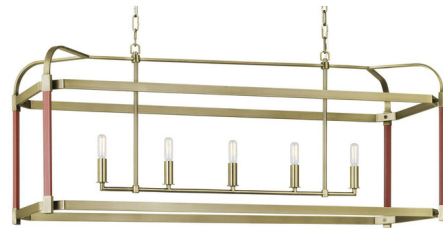

Lightology

lightology.com
866-954-4489
04-22-26

Project: _____

Company: _____

Location: _____ Fixture Type: _____

SPEC #: **VCS1182406**

Approved On: _____ Approved By: _____

Hadley Linear Chandelier

By Visual Comfort Studio

Description

The Hadley Linear Chandelier adds a clean industrial vibe to your interior space. The smooth steel frame is complemented with leather accents and bare bulbs, casting warm shadows across your room.

Shown in time worn brass / saddle leather

Specifications

COLOR Saddle Leather
BODY FINISH Time Worn Brass
WATTAGE 300W
DIMMER Standard 120V
DIMENSIONS 49"L x 25.9"W x 19.75"H
BULB NOT INCLUDED 5 x T6/Candelabra (E12)/60W/120V Incandescent
OTHER BULB OPTIONS 5 x T6/Candelabra (E12)/120V LED
5 x B10/Candelabra (E12)/120V Incandescent
5 x B10/Candelabra (E12)/120V LED

Technical Information

PRODUCT DIMENSIONS Two Adjustable Chain Lengths: 60"

CLICK TO VIEW PRODUCT

Notes: