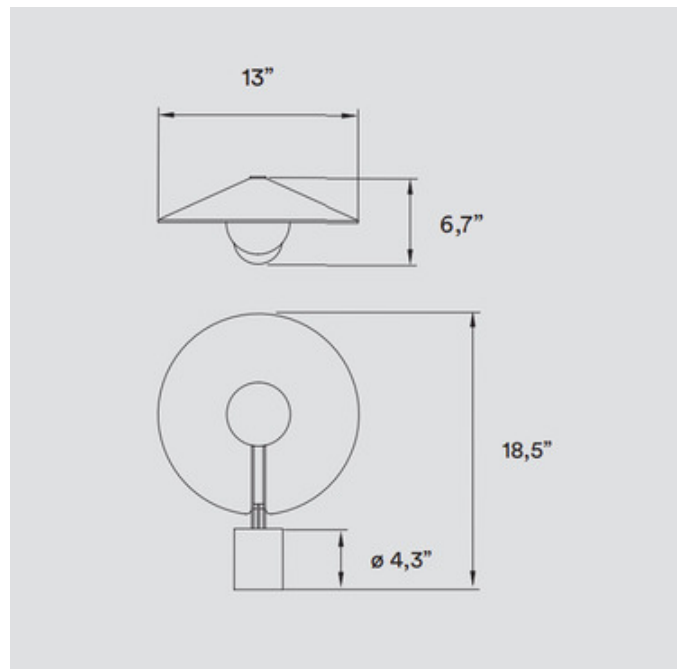

Technical Information

LUMINOUS FLUX	950 lumens
LUMENS/WATT	271.43
LAMP COLOR	3000K
COLOR RENDERING	90 CRI
LAMP LIFE	40000 hours

SPEC # LZF1182463