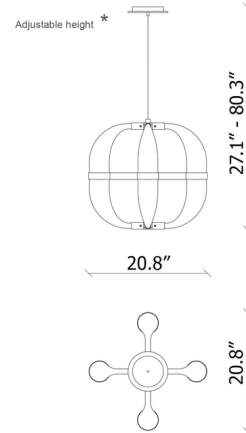

Shown in polished nickel / satin white

Specifications

COLOR	Satin White
BODY FINISH	Polished Nickel
WATTAGE	40W
DIMMER	Included
DIMENSIONS	20.8"W x 27"H x 20.8"D
INTEGRATED LED MODULE	8 x LED/5W/120V LED