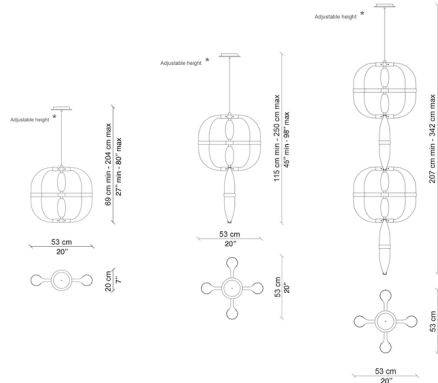

By Patrizia Garganti

Description

The Coup de Foudre Pendant pays homage to the time-tested combination of glass and metal with an elegant design. The metal frame provides rigidity and structure, which is contrasted by the sweeping curves of its textured glass shades. Strong but delicate, Coup de Foudre will make a sophisticated addition to any space. Bluetooth dimmer included. Note: Due to the weight of the fixture, additional ceiling support is required for the 81 inch high fixture.

Shown in polished nickel / satin amber

Specifications

COLOR Satin Amber
BODY FINISH Polished Nickel
WATTAGE 20W
DIMMER Included
DIMENSIONS 20"W x 27"H x 7"D
INTEGRATED LED MODULE 4 x LED/5W/120V LED

Technical Information