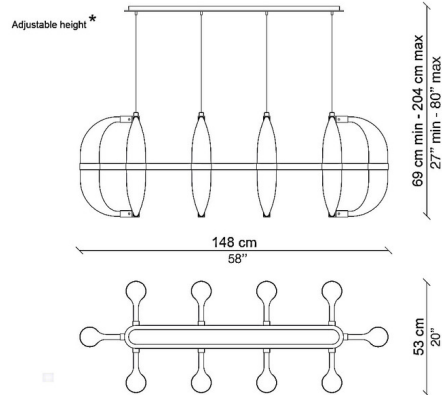

Shown in polished nickel / clear