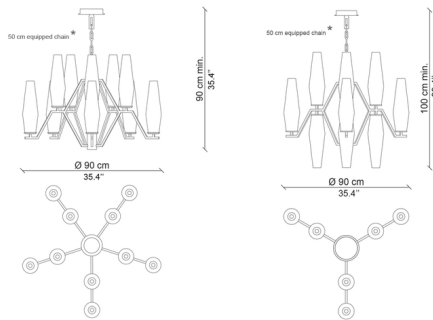

### Specifications

COLOR . . . . . Incamiciato White  
BODY FINISH . . . . . Satin Brass / Polished Brass  
WATTAGE . . . . . 20W  
DIMMER . . . . . Low Voltage Electronic  
DIMENSIONS . . . . . 35.4"W x 35.4"H  
BULB NOT INCLUDED . . . . . 10 x B10/Candelabra (E12)/2W/120V LED