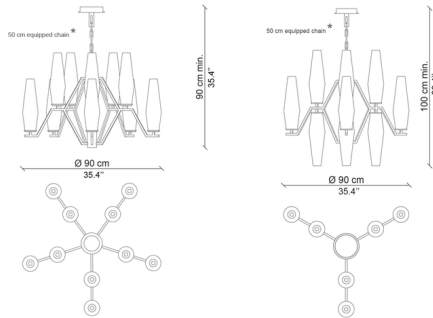

Shown in satin brass / polished brass / incamiciato white

Specifications

COLOR Incamiciato White
BODY FINISH Satin Brass / Polished Brass
WATTAGE 20W
DIMMER Low Voltage Electronic
DIMENSIONS 35.4"W x 35.4"H
BULB NOT INCLUDED 10 x B10/Candelabra (E12)/2W/120V LED