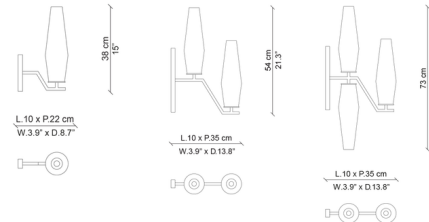

### Specifications

COLOR . . . . . Clear  
BODY FINISH . . . . . Satin Brass / Polished Brass  
WATTAGE . . . . . 2W  
DIMMER . . . . . Low Voltage Electronic  
DIMENSIONS . . . . . 3.9"W x 15"H x 8.7"D  
BULB NOT INCLUDED . . . . . 1 x B10/Candelabra (E12)/2W/120V LED