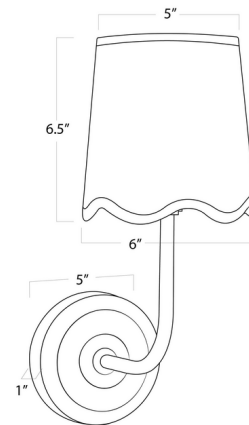

### Description

The Ariel Wall Sconce will add the relaxing essence of summertime to any space. Ariel's woven linen shade features a scalloped bottom edge that evokes the image of rolling waves. A curved bracket arm supports the shade to complete the look.

### Specifications

COLOR	Natural Linen
BODY FINISH	Natural Brass
WATTAGE	60W
DIMMER	Standard 120V
DIMENSIONS	6"W x 14.5"H x 8.75"D
BULB NOT INCLUDED	1 x B10/Candelabra (E12)/60W/120V Incandescent
OTHER BULB OPTIONS	1 x B10/Candelabra (E12)/120V LED
COUNTRY OF ORIGIN	China