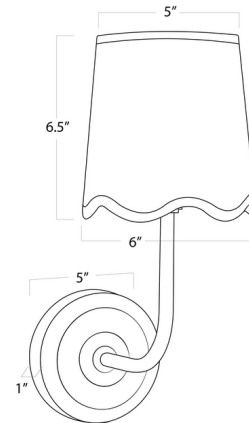

### Description

The Ariel Wall Sconce will add the relaxing essence of summertime to any space. Ariel's woven linen shade features a scalloped bottom edge that evokes the image of rolling waves. A curved bracket arm supports the shade to complete the look.

### Specifications

COLOR	Natural Linen
BODY FINISH	Natural Brass
WATTAGE	60W
DIMMER	Standard 120V
DIMENSIONS	6"W x 14.5"H x 8.75"D
BULB NOT INCLUDED	1 x B10/Candelabra (E12)/60W/120V Incandescent
OTHER BULB OPTIONS	1 x B10/Candelabra (E12)/120V LED
COUNTRY OF ORIGIN	China