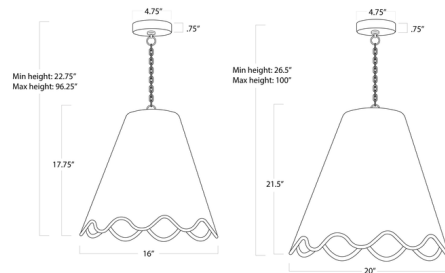

Shown in black / natural

Specifications

COLOR	Natural
BODY FINISH	Black
WATTAGE	40W
DIMMER	Standard 120V
DIMENSIONS	20"W x 26.5"H
BULB NOT INCLUDED	1 x A19/Medium (E26)/40W/120V Incandescent
COUNTRY OF ORIGIN	China