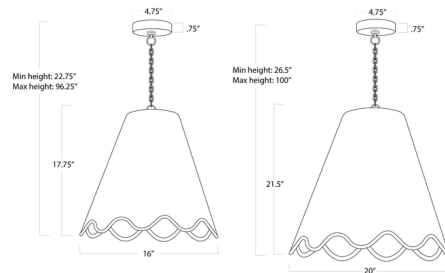

### Specifications

COLOR	Natural
BODY FINISH	Black
WATTAGE	40W
DIMMER	Standard 120V
DIMENSIONS	16"W x 22.75"H
BULB NOT INCLUDED	1 x A19/Medium (E26)/40W/120V Incandescent
OTHER BULB OPTIONS	1 x A19/Medium (E26)/120V LED
COUNTRY OF ORIGIN	China