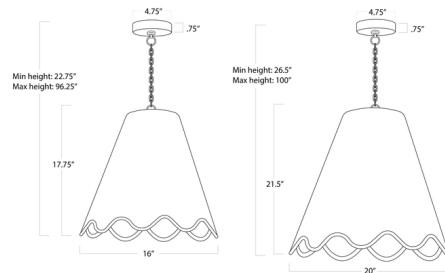

Shown in black / natural

Specifications

COLOR	Natural
BODY FINISH	Black
WATTAGE	40W
DIMMER	Standard 120V
DIMENSIONS	16"W x 22.75"H
BULB NOT INCLUDED	1 x A19/Medium (E26)/40W/120V Incandescent
OTHER BULB OPTIONS	1 x A19/Medium (E26)/120V LED
COUNTRY OF ORIGIN	China